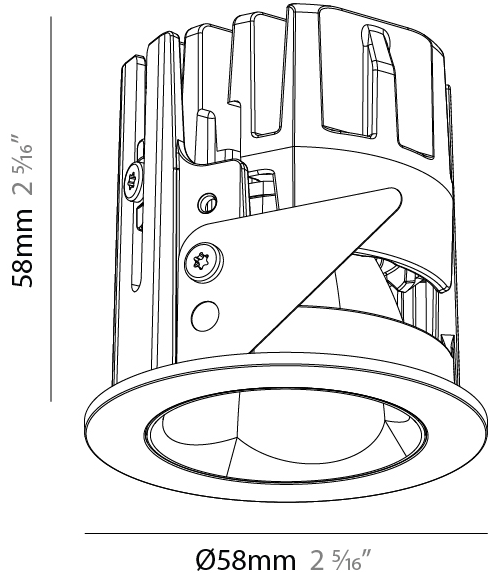

GENERAL

Series: Oiko Pro Slim
Partner: Prolicht
Division: Architectural
Installation: Recessed
Product Type: Downlight
Mounting Location: Ceiling
Light Distribution: Downlight

PHYSICAL

Aperture Sizes - Downlights: 1"
Shape: Round
Diameter (mm): 58
Diameter (in): 2 ⁵/₁₆
Height (mm): 58
Height (in): 2 ⁵/₁₆
Ceiling Thickness (mm): 10
Ceiling Thickness (in): 3/8
Min. Recessing Depth (mm): 70
Min. Recessing Depth (in): 2 ³/₄
Fixture Finish: SSR / BKV / CWI / CRY / HAB / UFT / ITA / RUA / FTG / MYG / LOD / PUS / FRO / FUP / KIA / POP / BLS / SPG / MEY / GOH / CHC / COM / ABZ / JAG / OBR / MOS / ROR
Fixture Material: Aluminum Die Cast
Cut-out Measurements: Dia. 50mm / 1 15/16"

ELECTRICAL

Lamp Type: LED (Zhaga Standard)
Input Wattage (W): 11
Total Output Wattage (W): 10
Dimming: Tri-Mode (Non-Dimming and Phase Dimming (120Vac only) and 0-10V Dimming)
Driver Included: No
Driver Location: Remote
Driver Type: Constant Current - Universal
Driver Class: Class 2
Input Voltage (V): 120 - 277
Constant Current (MA): 250

LED

Number of LEDs: 1
Color Temperature (°K): 2700 / 3000 / 4000
Max. Delivered Lumen (lm): 1109 / 1113 / 1167 / 1254
Nominal Lumen (lm): 1263 / 1268 / 1329 / 1341
CRI: >90 CRI
Lamp Life (hrs): 50000

OPTICAL

Beam Angle: 50
Adjustability: Fixed

RATINGS AND CERTIFICATIONS

Certified By: Certified for North American Standards
IP rating: IP20