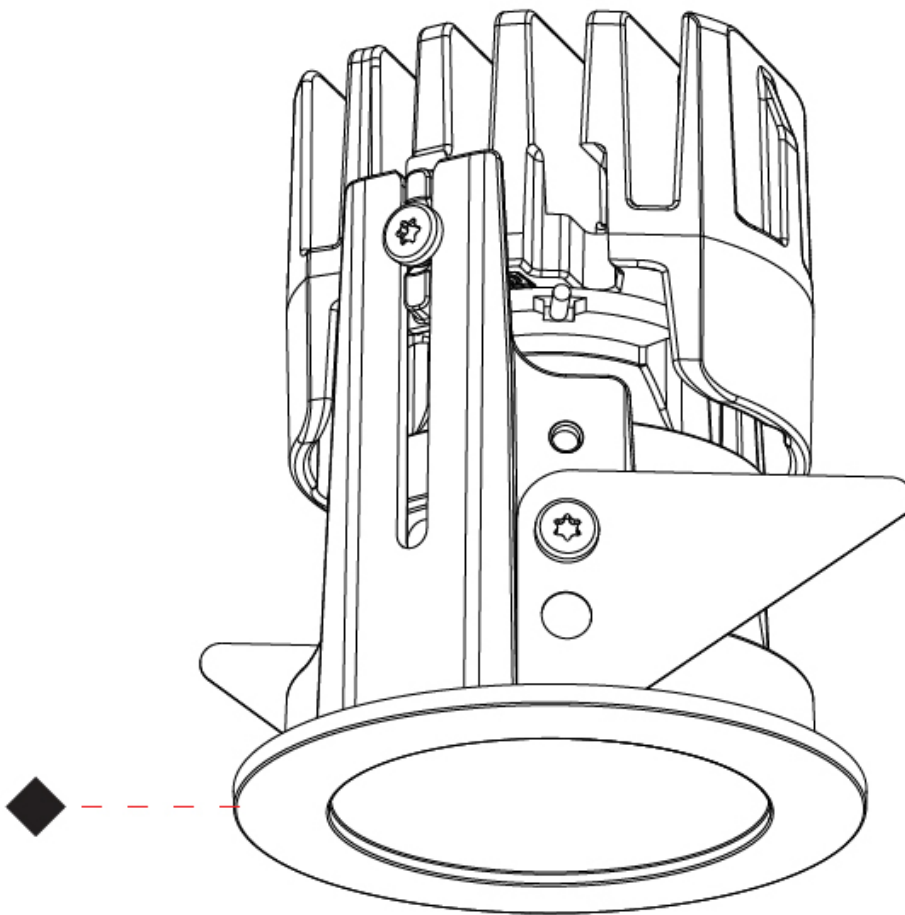

OIKO PRO SLIM RECESSED

A350089-

PROJECT	_____
TYPE	_____
SPECIFIER	_____
QUANTITY	_____
DATE	_____

A