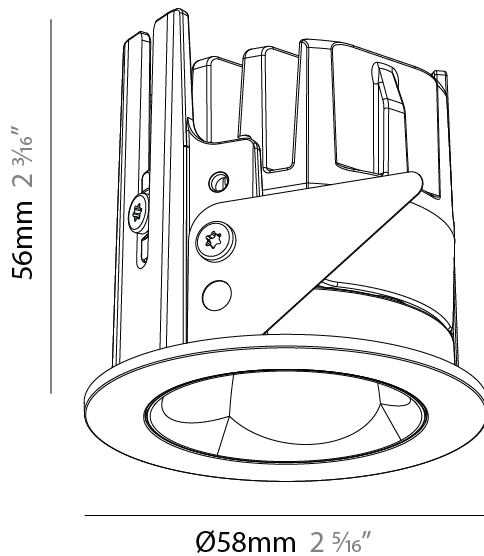

GENERAL

Series: Oiko Pro Slim
Partner: Prolicht
Division: Architectural
Installation: Recessed
Product Type: Downlight
Mounting Location: Ceiling
Light Distribution: Downlight

PHYSICAL

Aperture Sizes - Downlights: 1"
Shape: Round
Diameter (mm): 58
Diameter (in): 2 5/16
Height (mm): 56
Height (in): 2 3/16
Ceiling Thickness (mm): 10
Ceiling Thickness (in): 3/8
Min. Recessing Depth (mm): 60
Min. Recessing Depth (in): 2 3/8
Fixture Finish: SSR / BKV / CWI / CRY / HAB / UFT / ITA / RUA / FTG / MYG / LOD / PUS / FRO / FUP / KIA / POP / BLS / SPG / MEY / GOH / CHC / COM / ABZ / JAG / OBR / MOS / ROR
Fixture Material: Aluminum Die Cast
Cut-out Measurements: Dia. 50mm / 1 15/16"

ELECTRICAL

Lamp Type: LED (Zhaga Standard)
Input Wattage (W): 11
Total Output Wattage (W): 10
Dimming: Tri-Mode (Non-Dimming and Phase Dimming (120Vac only) and 0-10V Dimming)
Driver Included: No
Driver Location: Remote
Driver Type: Constant Current - Universal
Driver Class: Class 2
Input Voltage (V): 120 - 277
Constant Current (MA): 250

LED

Number of LEDs: 1
Color Temperature (°K): 2700 / 3000 / 3500 / 4000
Max. Delivered Lumen (lm): 1181 / 1186 / 1243 / 1254
Nominal Lumen (lm): 1263 / 1268 / 1329 / 1341
CRI: >90 CRI
Lamp Life (hrs): 50000

OPTICAL

Beam Angle: 60
Adjustability: Fixed

RATINGS AND CERTIFICATIONS

Certified By: Certified for North American Standards
IP rating: IP20