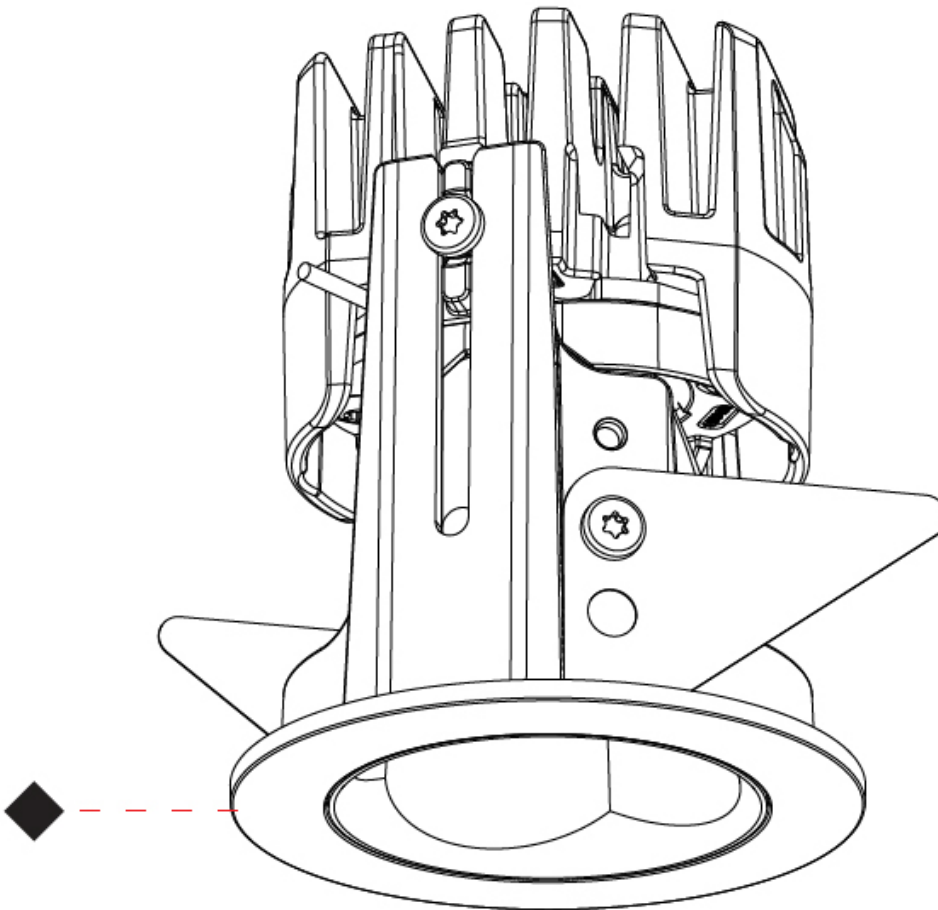

OPTICAL

Beam Angle: 34
 Adjustability: Fixed

RATINGS AND CERTIFICATIONS

Certified By: Certified for North American Standards
 IP rating: IP20

OIKO PRO SLIM RECESSED

A350072-

PROJECT	_____
TYPE	_____
SPECIFIER	_____
QUANTITY	_____
DATE	_____

GENERAL

Series: Oiko Pro Slim
 Partner: Prolicht
 Division: Architectural
 Installation: Recessed
 Product Type: Downlight
 Mounting Location: Ceiling
 Light Distribution: Downlight

PHYSICAL

Aperture Sizes - Downlights: 1"
 Shape: Round
 Diameter (mm): 58
 Diameter (in): 2 ⁵/₁₆
 Height (mm): 71
 Height (in): 2 ¹³/₁₆
 Ceiling Thickness (mm): 10
 Ceiling Thickness (in): 3/8
 Min. Recessing Depth (mm): 80
 Min. Recessing Depth (in): 3 ¹/₄
[Fixture Finish: SSR / BKV / CWI / CRY / HAB / UFT / ITA / RUA / FTG / MYG / LOD / PUS / FRO / FUP / KIA / POP / BLS / SPG / MEY / GOH / CHC / COM / ABZ / JAG / OBR / MOS / ROR](#)
 Fixture Material: Aluminum Die Cast
 Cut-out Measurements: Dia. 50MM / 1 15/16"