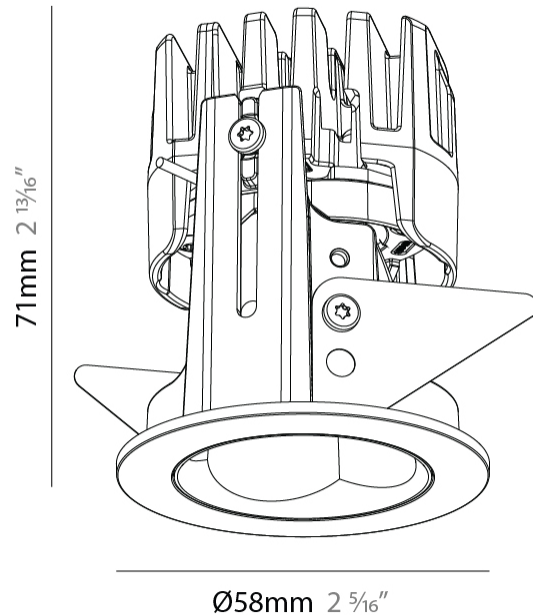

GENERAL

Series: Oiko Pro Slim
 Partner: Prolicht
 Division: Architectural
 Installation: Recessed
 Product Type: Downlight
 Mounting Location: Ceiling
 Light Distribution: Downlight

PHYSICAL

Aperture Sizes - Downlights: 1"
 Shape: Round
 Diameter (mm): 58
 Diameter (in): 2 5/16
 Height (mm): 71
 Height (in): 2 13/16
 Ceiling Thickness (mm): 10
 Ceiling Thickness (in): 3/8
 Min. Recessing Depth (mm): 80
 Min. Recessing Depth (in): 3 1/4
 Fixture Finish: SSR / BKV / CWI / CRY / HAB / UFT / ITA / RUA / FTG / MYG / LOD / PUS / FRO / FUP / KIA / POP / BLS / SPG / MEY / GOH / CHC / COM / ABZ / JAG / OBR / MOS / ROR
 Fixture Material: Aluminum Die Cast
 Cut-out Measurements: Dia. 50MM / 1 15/16"

OPTICAL

Beam Angle: 34
 Adjustability: Fixed

RATINGS AND CERTIFICATIONS

Certified By: Certified for North American Standards
 IP rating: IP20

OIKO PRO SLIM RECESSED

A350072-

PROJECT	_____
TYPE	_____
SPECIFIER	_____
QUANTITY	_____
DATE	_____

GENERAL

Series: Oiko Pro Slim
 Partner: Prolicht
 Division: Architectural
 Installation: Recessed
 Product Type: Downlight
 Mounting Location: Ceiling
 Light Distribution: Downlight

PHYSICAL

Aperture Sizes - Downlights: 1"
 Shape: Round
 Diameter (mm): 58
 Diameter (in): 2 ⁵/₁₆
 Height (mm): 71
 Height (in): 2 ¹³/₁₆
 Ceiling Thickness (mm): 10
 Ceiling Thickness (in): 3/8
 Min. Recessing Depth (mm): 80
 Min. Recessing Depth (in): 3 ¹/₄
[Fixture Finish: SSR / BKV / CWI / CRY / HAB / UFT / ITA / RUA / FTG / MYG / LOD / PUS / FRO / FUP / KIA / POP / BLS / SPG / MEY / GOH / CHC / COM / ABZ / JAG / OBR / MOS / ROR](#)
 Fixture Material: Aluminum Die Cast
 Cut-out Measurements: Dia. 50MM / 1 15/16"