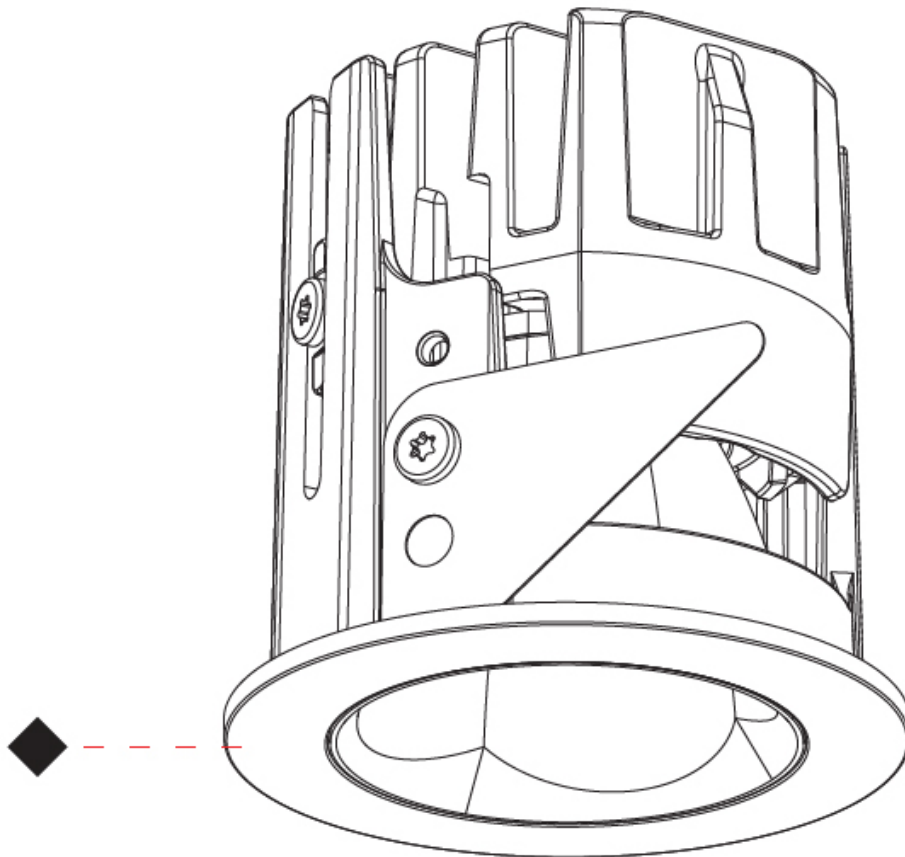

OIKO PRO SLIM RECESSED

A350132-

PROJECT _____

TYPE _____

SPECIFIER _____

QUANTITY _____

DATE _____

A